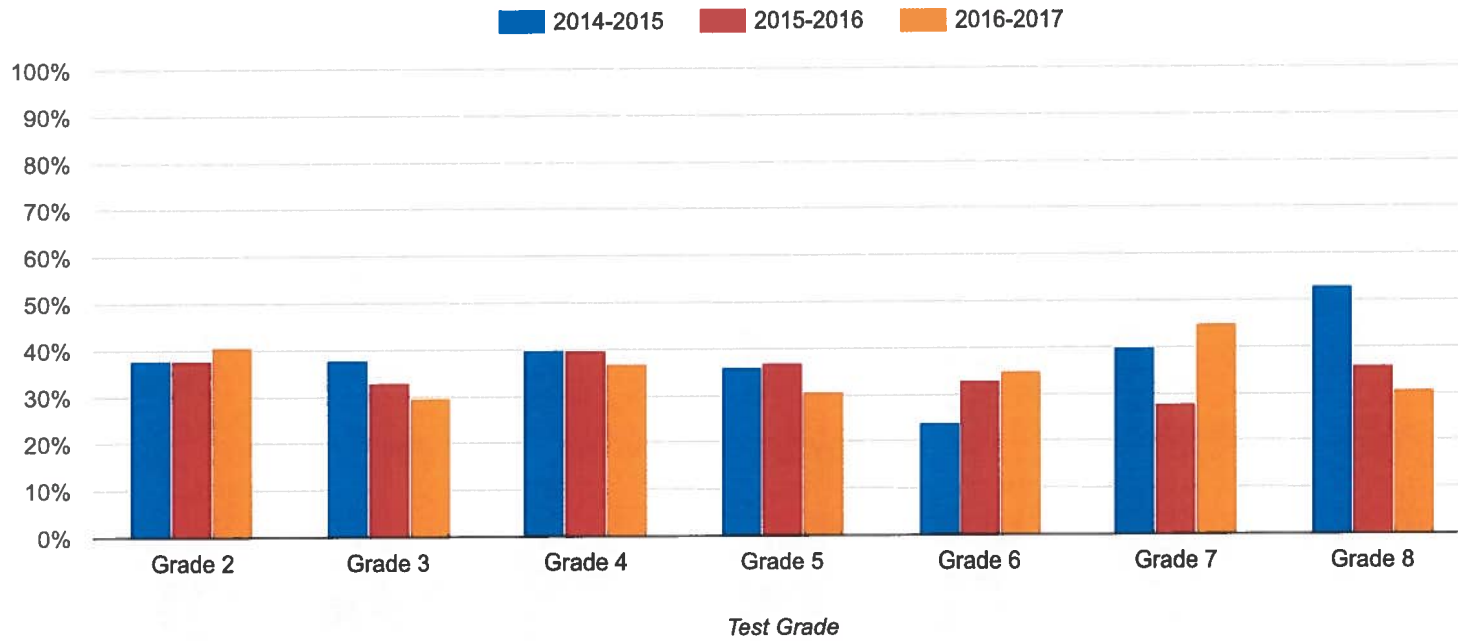

Spring

2016-2017

Percent Meeting or Exceeding Grade-Level Standards

Mathematics: SAT

Spring

2016-2017

Grade 11

Test Grade

Percent Meeting or Exceeding Grade-Level Standards

Reading: MAP

2016-2017 & 2015-2016 & 2014-2015 — Spring

Percent Meeting or Exceeding Grade-Level Standards

Mathematics: MAP

2016-2017 & 2015-2016 & 2014-2015 — Spring