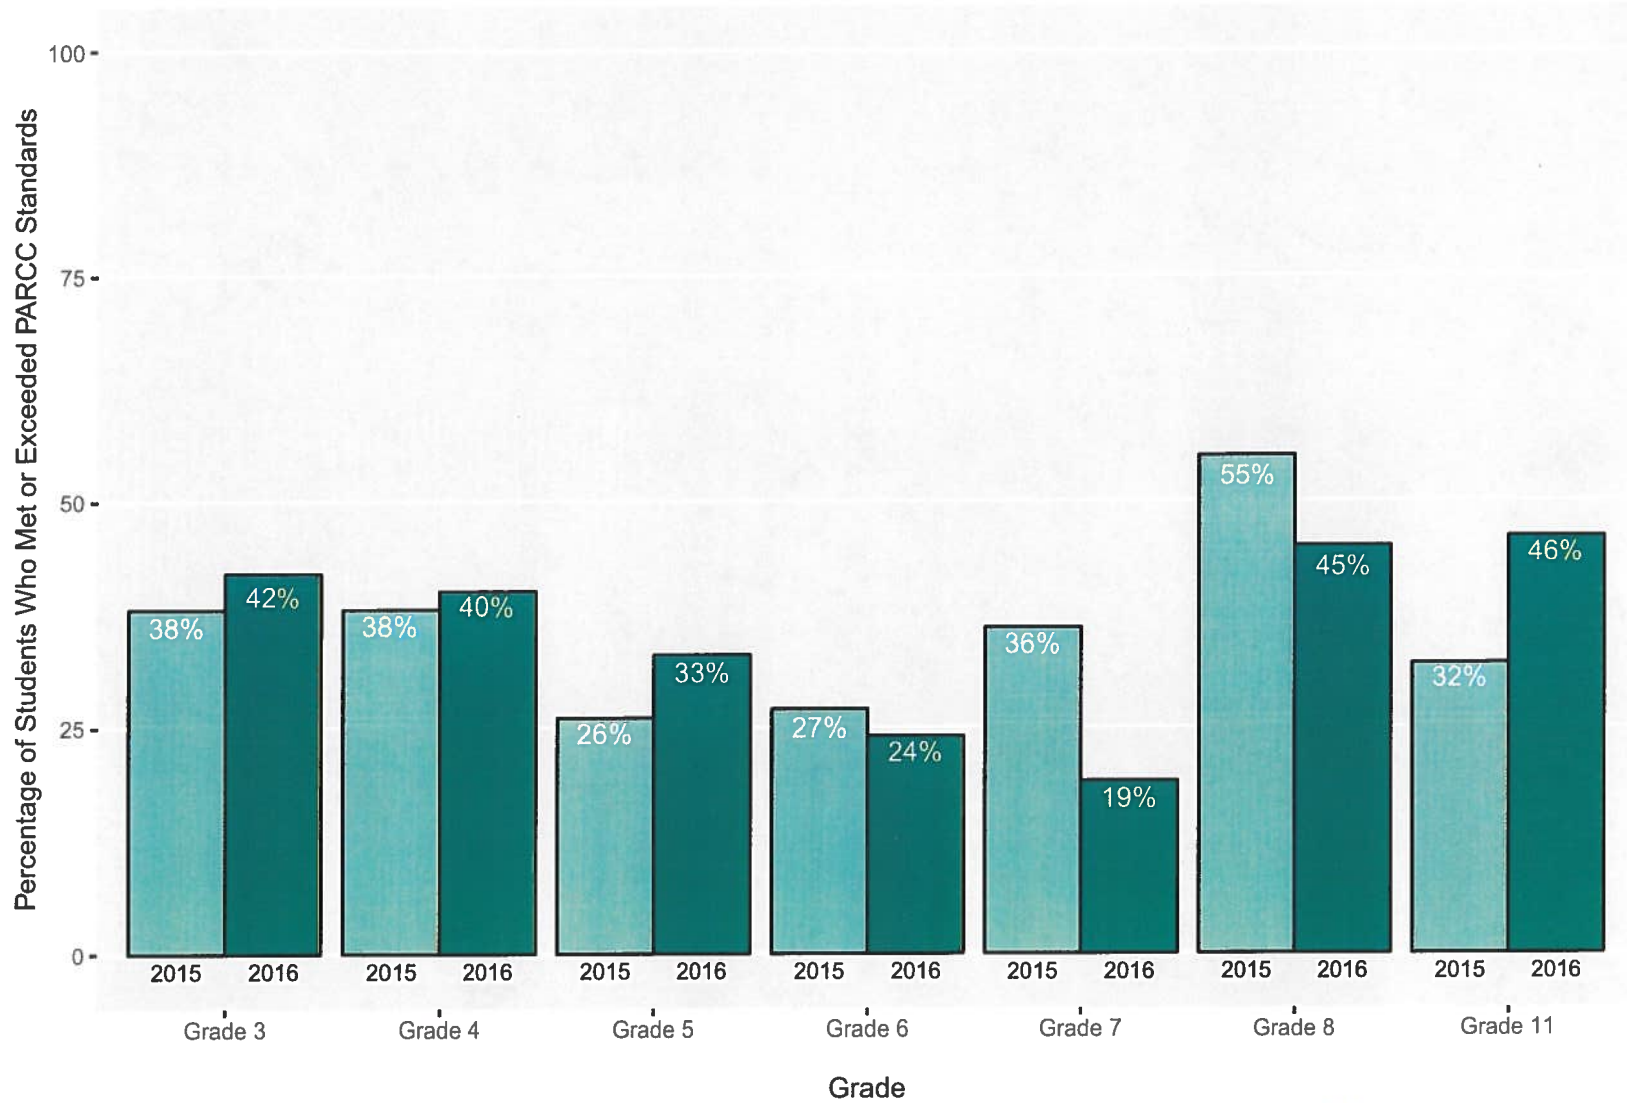

## District 200 North Boone Percentage of Students Who Met or Exceeded PARCC Standards ELA